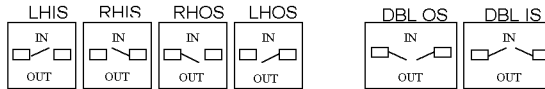

Swing Terminology

Have Questions?? Call us now at 1 800 787 2001 for Help and Advice with your New Vintage Door!!